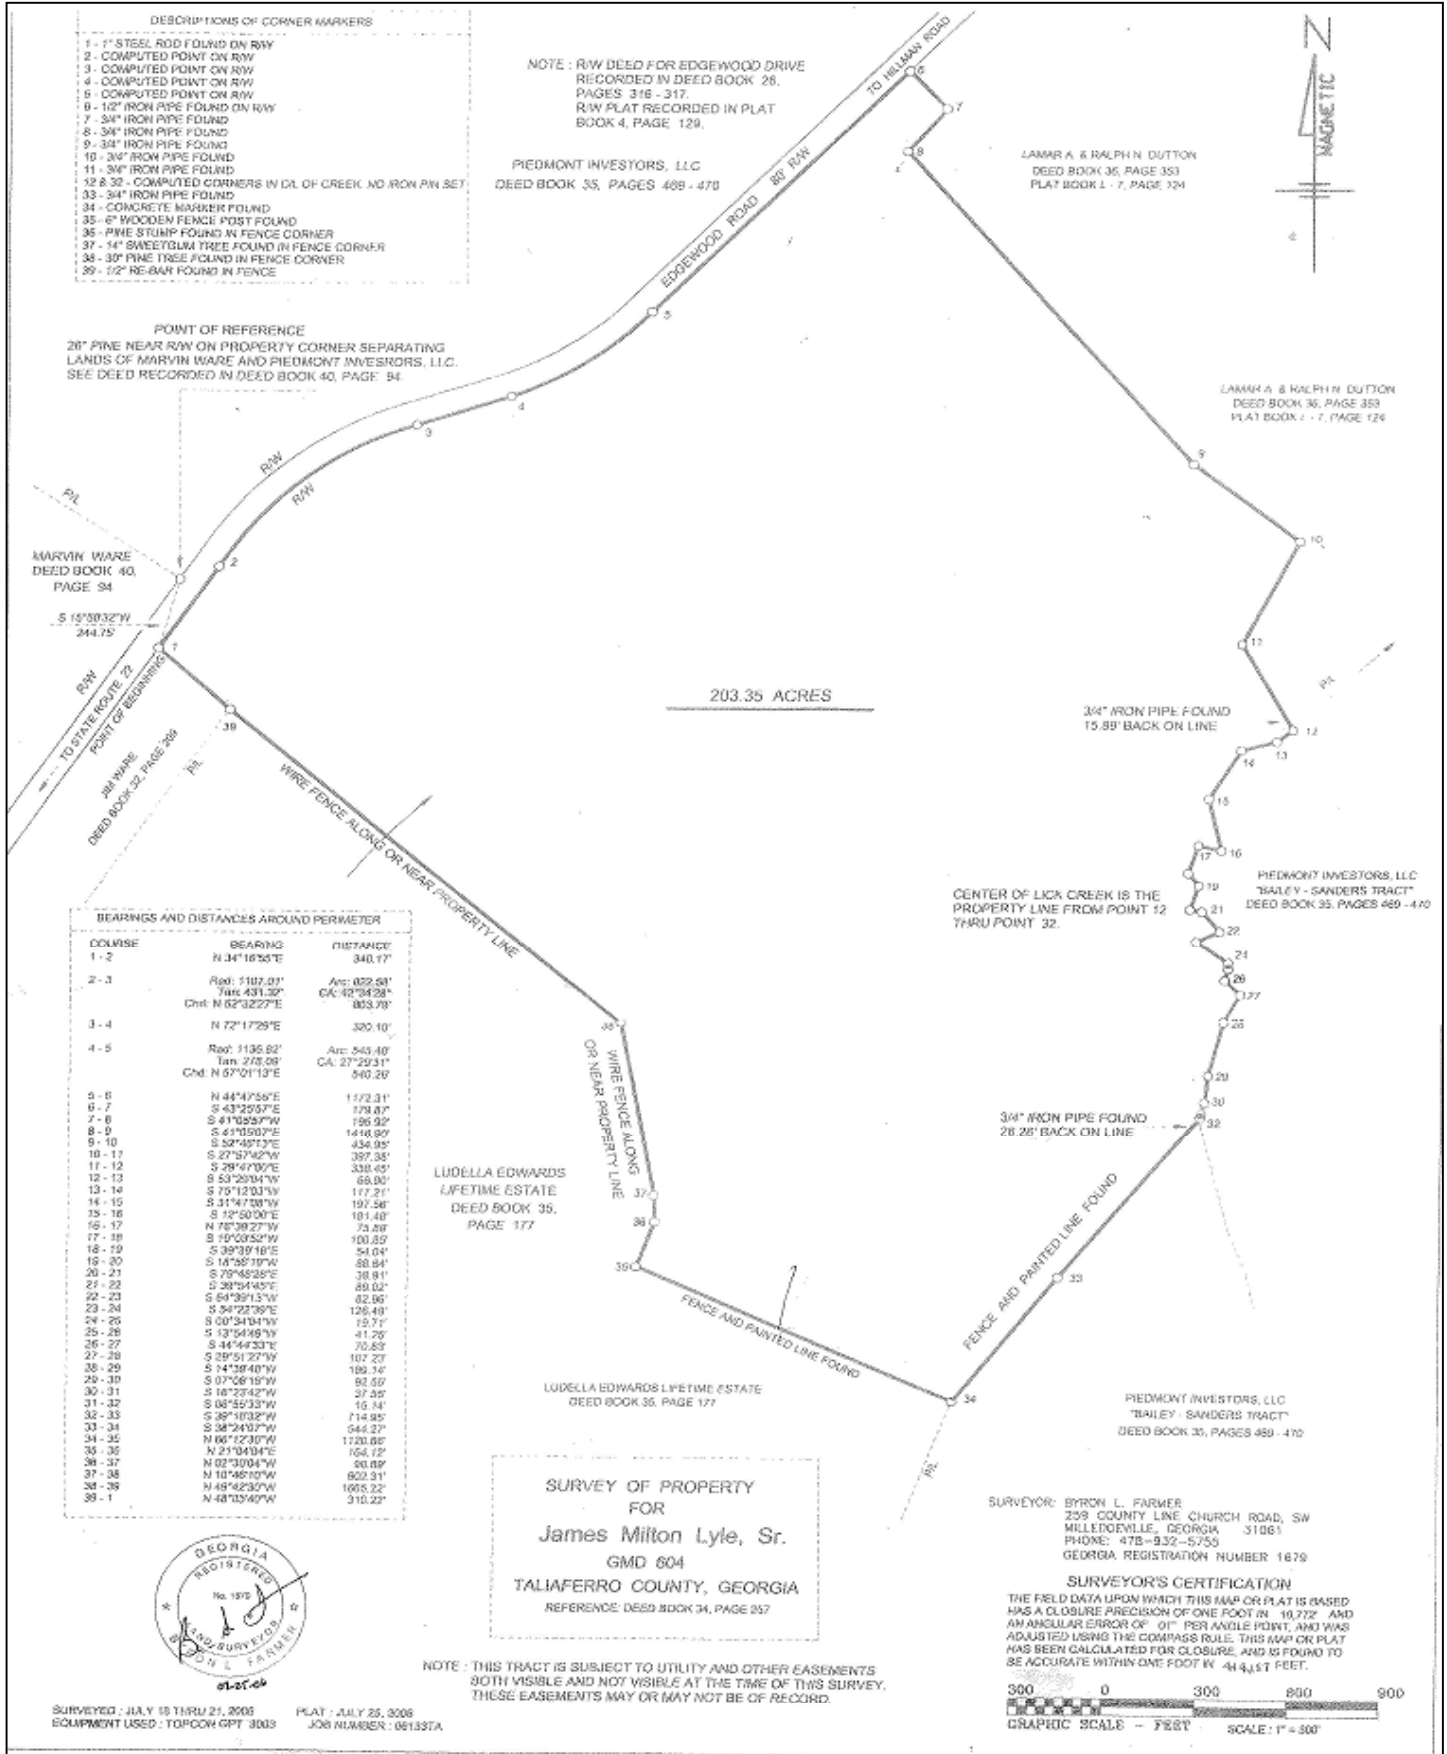

Plat of Survey . . .