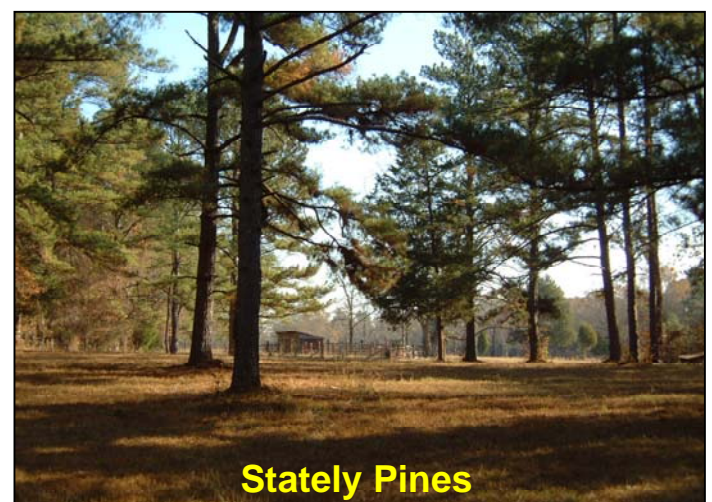

# ***"Lyle Farm"***

**203.35 ± Acres  
Taliaferro County, Georgia**

**The "Lyle Farm" is a beautiful old family farm (same owner since 1949) located north of Crawfordville, Georgia near A.H. Stephens State Park. Just minutes from Interstate 20 Exit # 148, this farm features rolling open fields and pastures meandering through Mature Hardwood and Pine Timber of exceptional size and quality.**

# Amenities . . .

203.35 acres (2006 Survey)  
154 acres of Mature Hardwoods & Pines  
48 acres of Open Fields & Pastures  
1.35 acre Stocked Pond  
Camp Shelter on Pond

3200 feet of Paved Road Frontage  
Fenced Pastures  
Beautiful Rolling Terrain  
Small Pecan Orchard  
Creek through Property