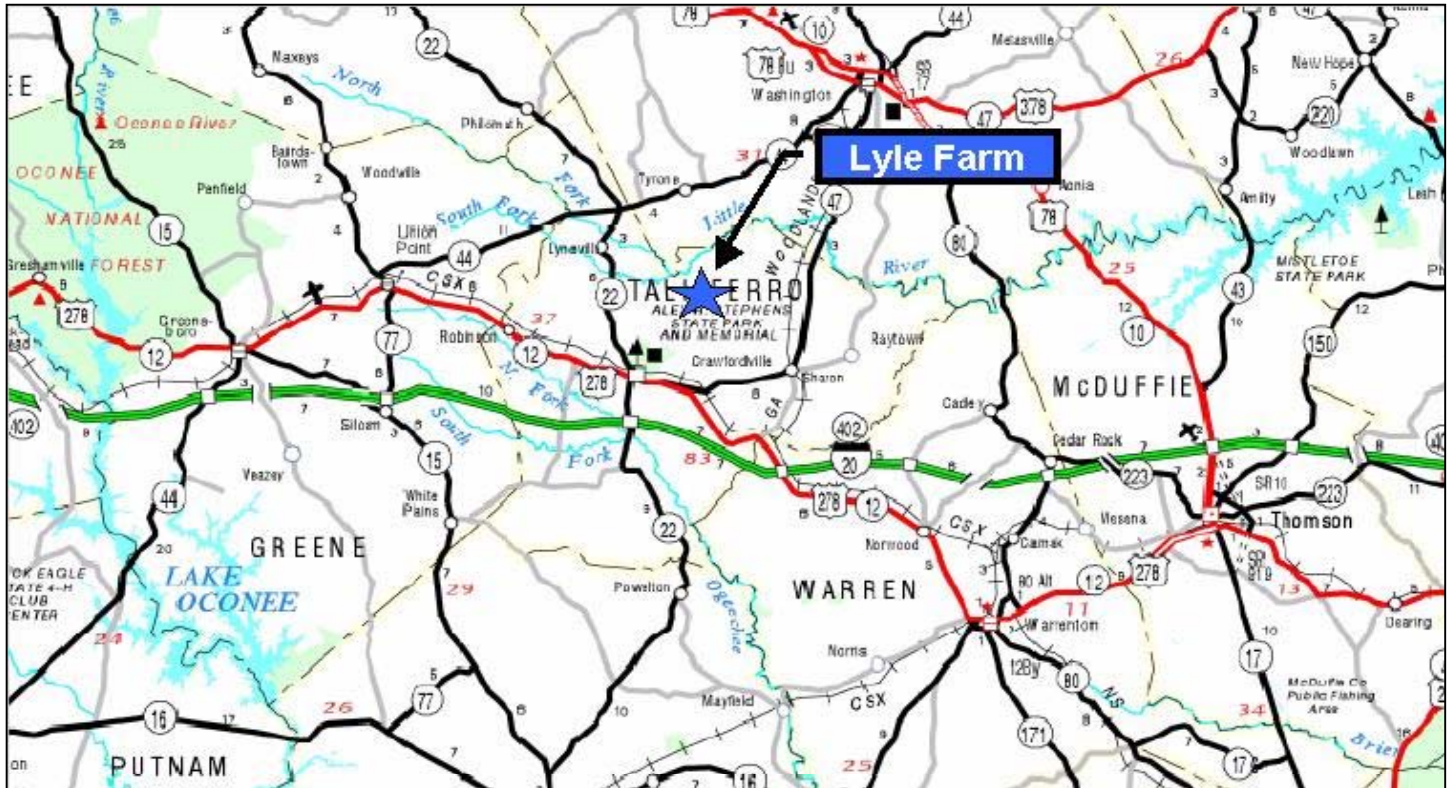

State Location . . .

Approximate distances to major cities & nearby attractions:

Atlanta	90 miles
Augusta	60 miles
Athens	40 miles
Macon	75 miles
Savannah	185 miles
Lake Oconee / Reynolds Plantation	30 miles
Lake Sinclair	40 miles
Clarks Hill Lake	40 miles
Masters Golf Tournament	60 miles
Come Away Plantation	15 miles

*All information contained and distributed in this package is deemed accurate and reliable. However, PineSouth Land Company, Inc., nor its agents, shall be held liable for any errors and/or inaccuracies contained herein. Buyers should make their own inspection of property.