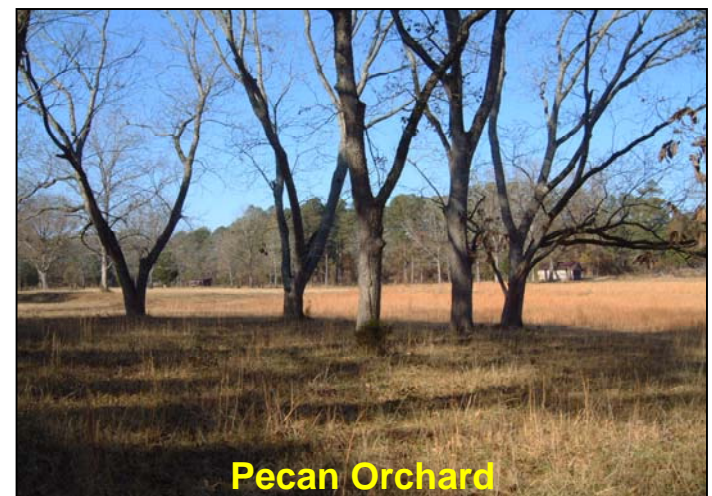

# ***"Lyle Farm"***

**203.35 ± Acres  
Taliaferro County, Georgia**

**The "Lyle Farm" is a beautiful old family farm (same owner since 1949) located north of Crawfordville, Georgia near A.H. Stephens State Park. Just minutes from Interstate 20 Exit # 148, this farm features rolling open fields and pastures meandering through Mature Hardwood and Pine Timber of exceptional size and quality.**

# Amenities . . .

203.35 acres (2006 Survey)  
154 acres of Mature Hardwoods & Pines  
48 acres of Open Fields & Pastures  
1.35 acre Stocked Pond  
Camp Shelter on Pond

3200 feet of Paved Road Frontage  
Fenced Pastures  
Beautiful Rolling Terrain  
Small Pecan Orchard  
Creek through Property