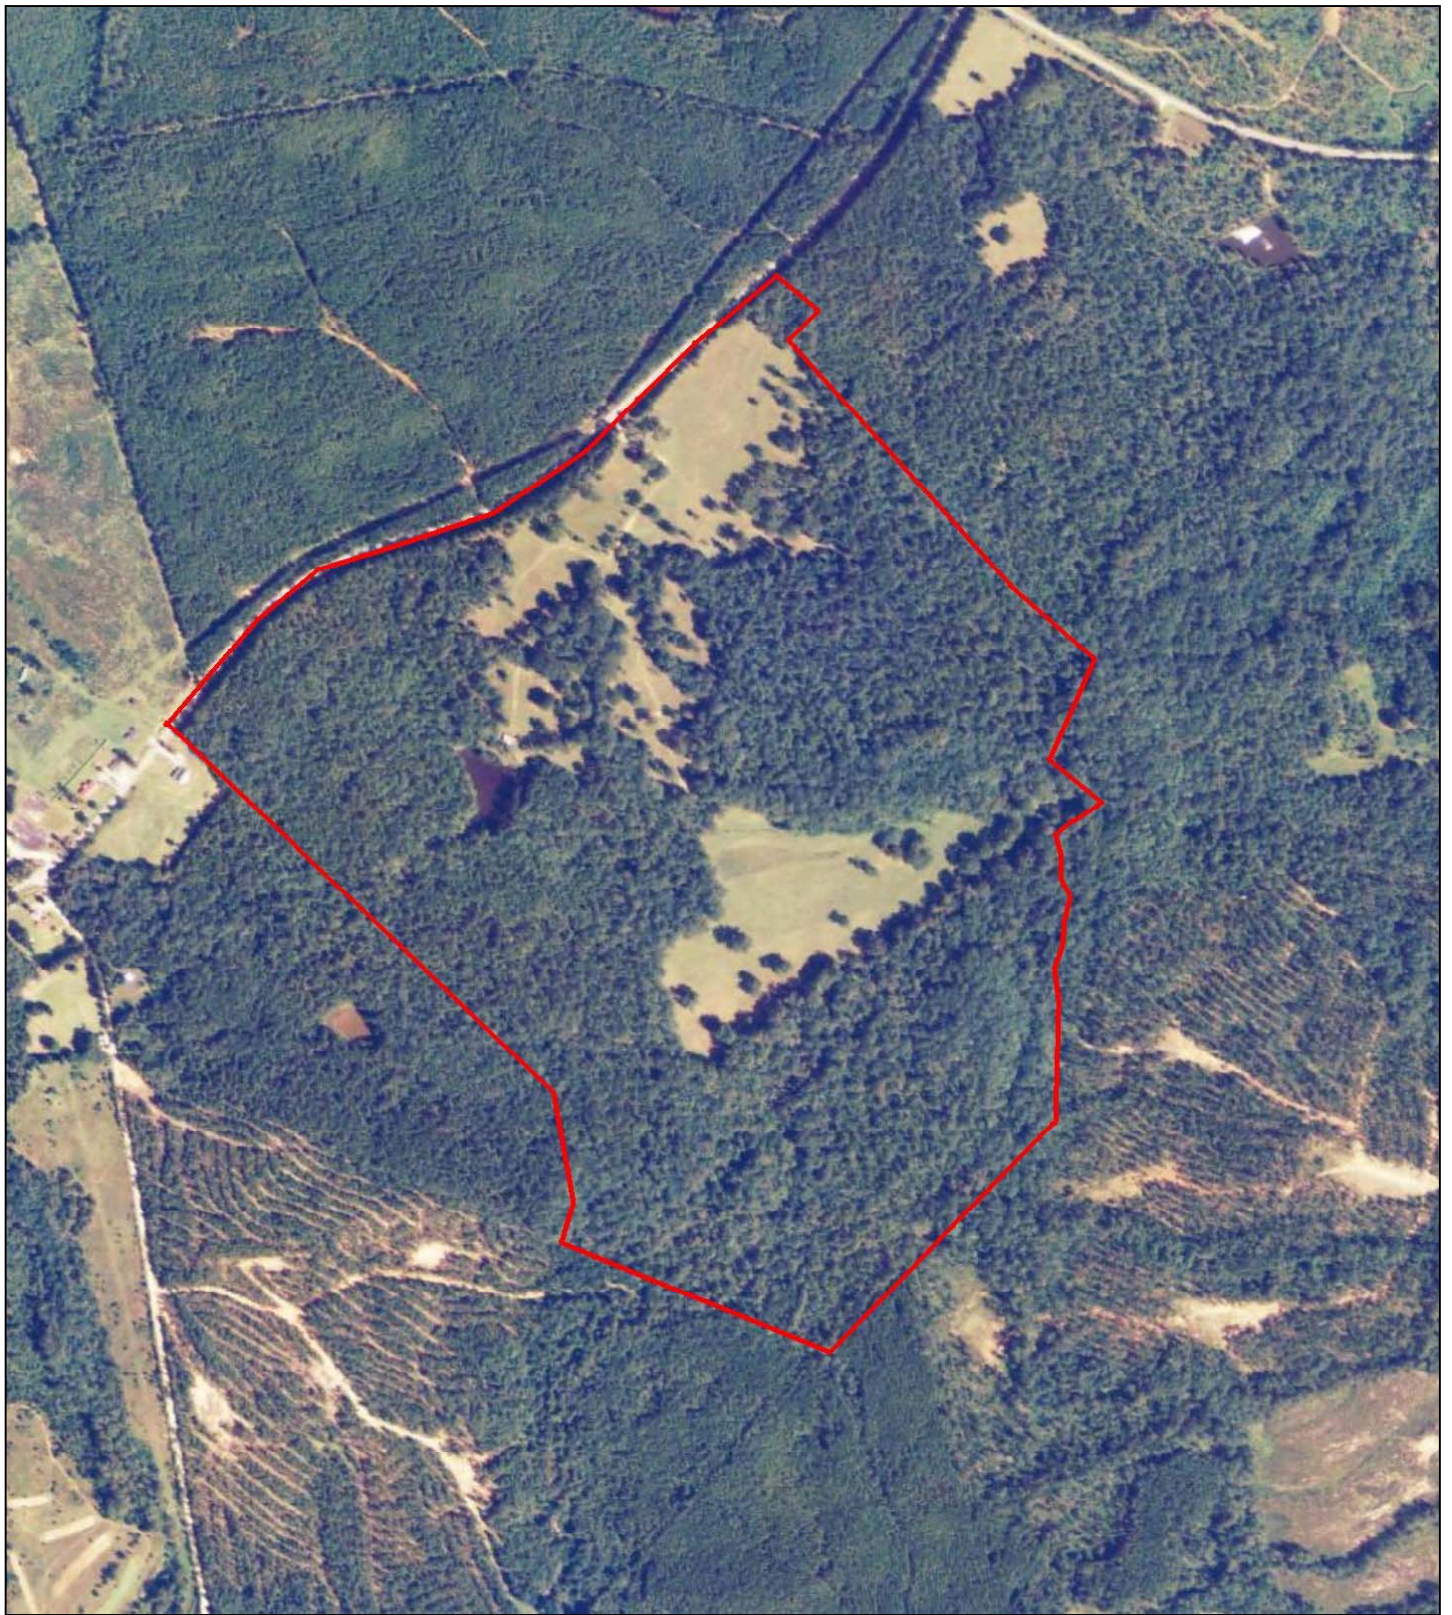

# ***"Lyle Farm"***

**203.35 ± Acres  
Taliaferro County, Georgia**

**The "Lyle Farm" is a beautiful old family farm (same owner since 1949) located north of Crawfordville, Georgia near A.H. Stephens State Park. Just minutes from Interstate 20 Exit # 148, this farm features rolling open fields and pastures meandering through Mature Hardwood and Pine Timber of exceptional size and quality.**

# Amenities . . .

203.35 acres (2006 Survey)  
154 acres of Mature Hardwoods & Pines  
48 acres of Open Fields & Pastures  
1.35 acre Stocked Pond  
Camp Shelter on Pond

3200 feet of Paved Road Frontage  
Fenced Pastures  
Beautiful Rolling Terrain  
Small Pecan Orchard  
Creek through Property

# Topographical Map . . .

**Oak Timber**

**Pine Timber**

# County Location . . .